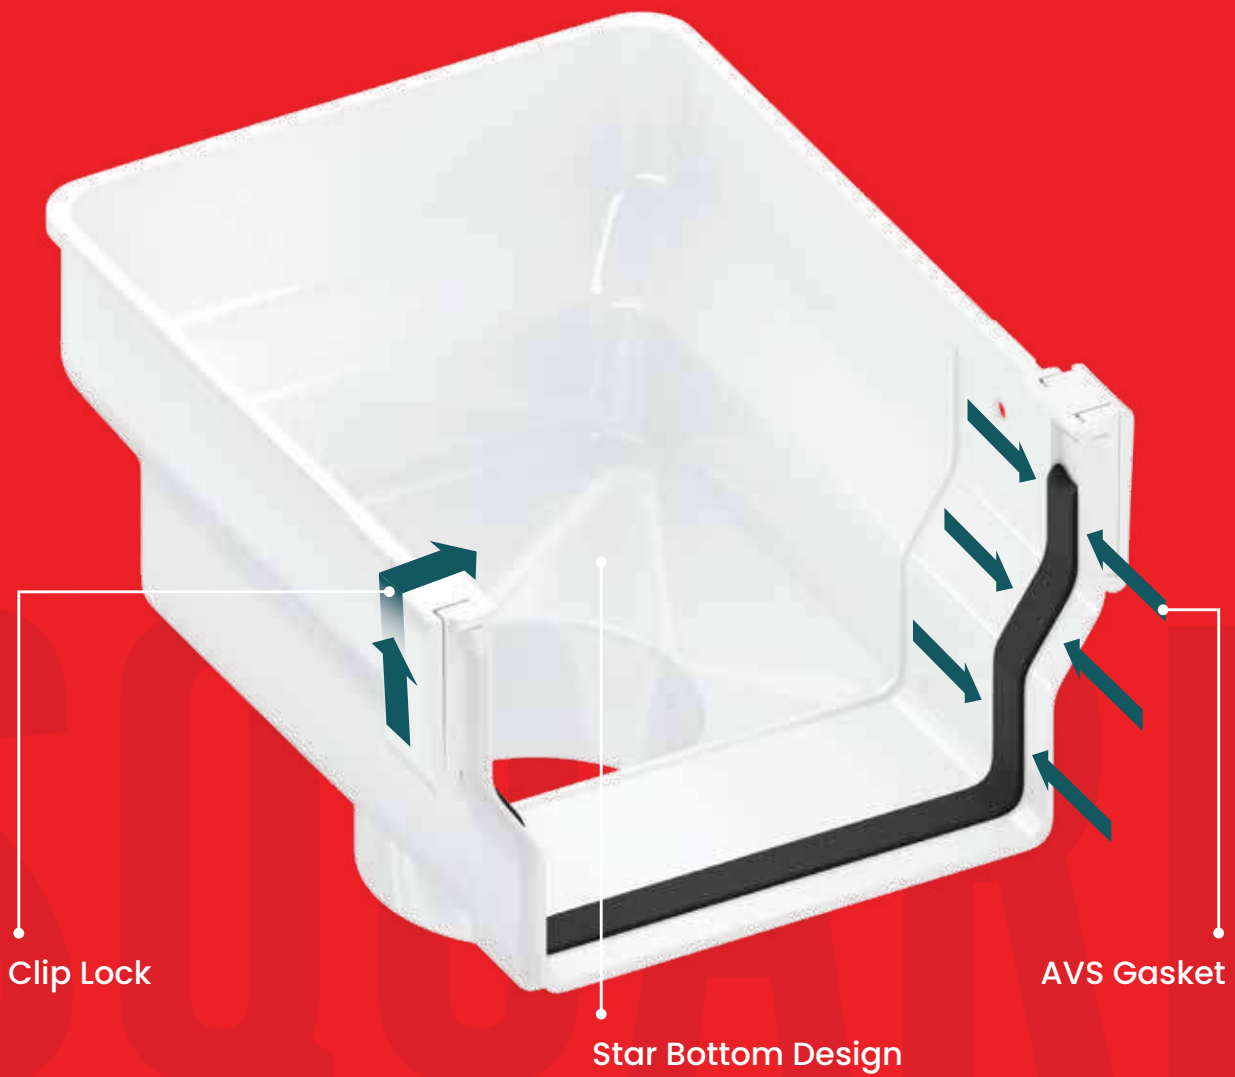

3 INCH DROP

TALLER FRONT

CLIP FITTINGS

EMAIL

info@aizar.in

CUSTOMER CARE

+91 9645 999915
+91 8592 968383

CALL US TODAY

1800 833 3323