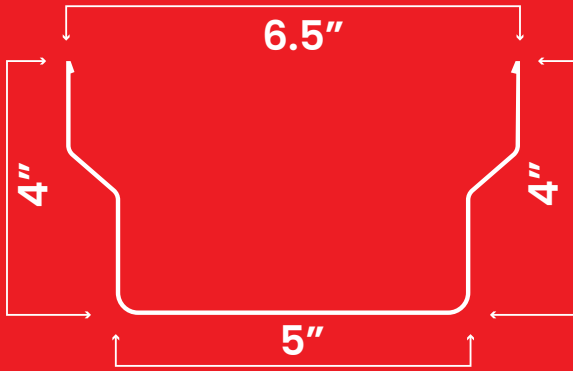

EMAIL

info@aizar.in

CALL US TODAY

☎ 1800 833 3323

CUSTOMER CARE

☎ +91 9645 99915
+91 8592 968383

6.5 INCHES – 15 LTRS/M

COLOURS