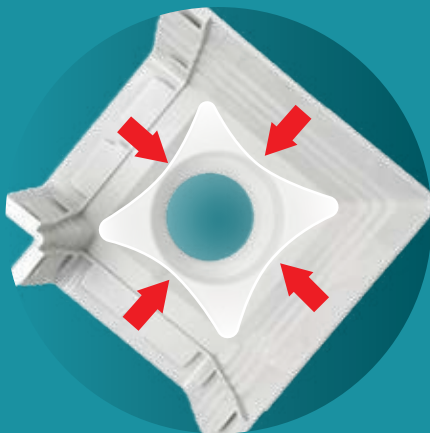

End Cap

Centre Drop

Elbow 45

Elbow

Elbow Drop

End Drop

Centre Joint

PVC Clamp

G I Clamp

STAR BOTTOM DESIGN FACILITATES EASY WATER DRAINAGE AND FLUSHING OUT OF LEAVES AND DUST.

MULTIPLE CORRUGATIONS OFFER BOTH STRENGTH AND AESTHETIC APPEAL.

ERGONOMIC DESIGN PROVIDES A SEAMLESS AND STYLISH FINISH.