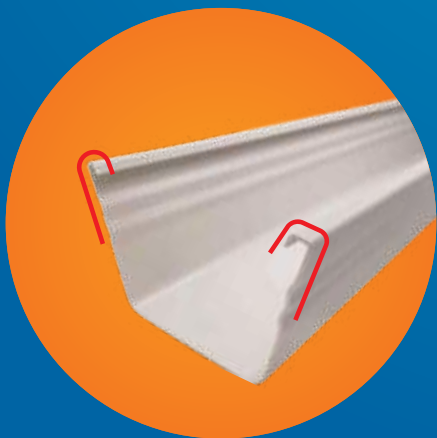

COLOURS

WHITE

RED

GREY

Spoutt Gutter

End Cap

End Drop

Centre Joint

Elbow

Centre Drop

Elbow 45

Elbow Drop

PVC Clamp

Outer Clamp GI
Long

Inner Clamp GI

Inner Clamp SS

HOOK BEEDING FOR EXTRA
STRENGTH ON THE EDGES

INNER CLAMP FOR A
CLEANER LOOK

ERGONOMIC DESIGN FOR
SEAMLESS JOINTS