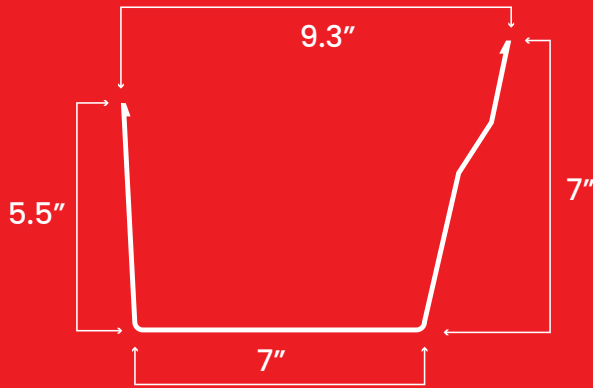

COLOURS

WHITE