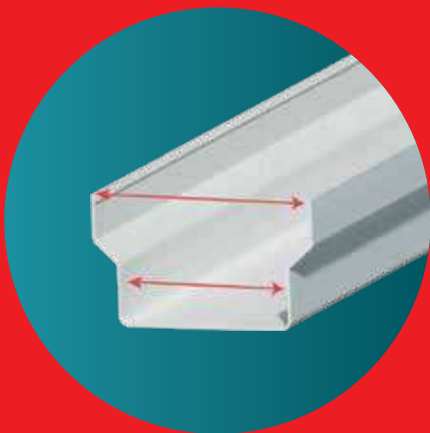

L Clamp + PVC Clamp

G I Clamp

L Clamp

PVC Clamp

15 LTR CAPACITY

SUPER FLEX PROPERTIES

REVERSE CORRUGATION FOR STRENGTH

Spring