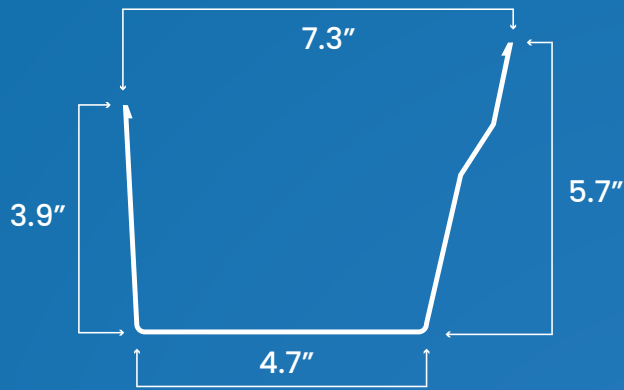

6 INCHES – 15 LTRS/M

COLOURS