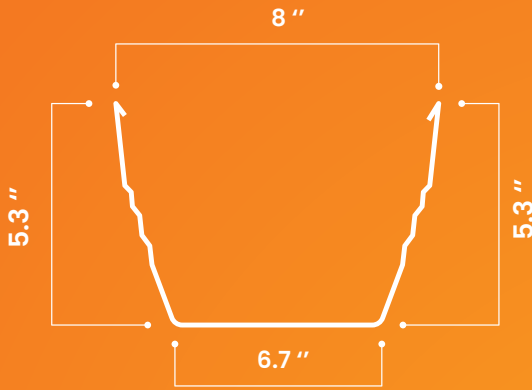

CUSTOMER CARE

+91 9645 999915
+91 8592 968383

CALL US TODAY

+91 1800 833 3323

8 INCHES – 25 LTRS/M

COLOURS

Splash Gutter

Elbow