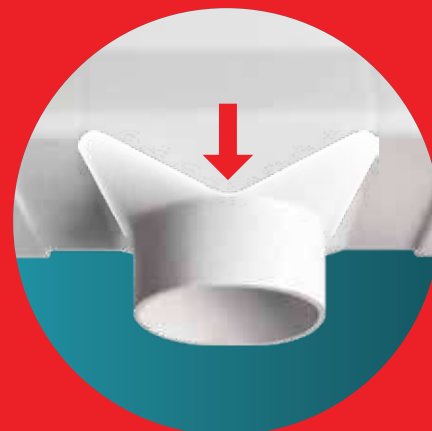

Square Gutter

Elbow

Elbow Drop

Elbow 45

End Cap

End Drop

Centre Drop

Centre Joint

L Clamp + PVC
Clamp

G I Clamp

L Clamp

PVC Clamp

AVS TECHNOLOGY FOR
LEAK PROOFING

CLIP FOR EASY
INSTALLATION

STAR BOTTOM FOR
CLOGGING PREVENTION

SQUARE