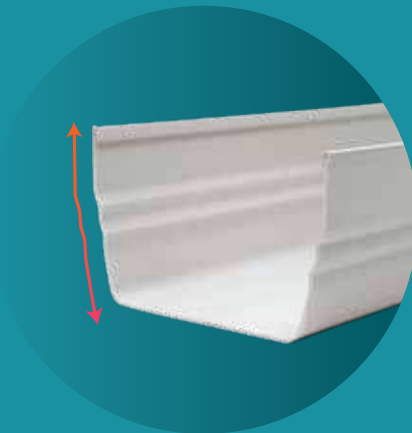

End Cap

Centre Drop

Elbow 45

Elbow

Elbow Drop

End Drop

Centre Joint

PVC Clamp

G I Clamp

STAR BOTTOM DESIGN FACILITATES EASY WATER DRAINAGE AND FLUSHING OUT OF LEAVES AND DUST.

MULTIPLE CORRUGATIONS OFFER BOTH STRENGTH AND AESTHETIC APPEAL.

ERGONOMIC DESIGN PROVIDES A SEAMLESS AND STYLISH FINISH.