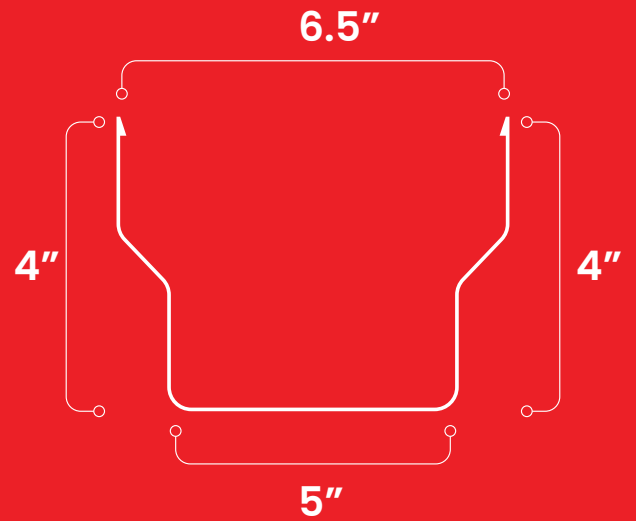

Square Gutter

Elbow

Elbow Drop

Elbow 45

End Cap

End Drop

Centre Drop

Centre Joint