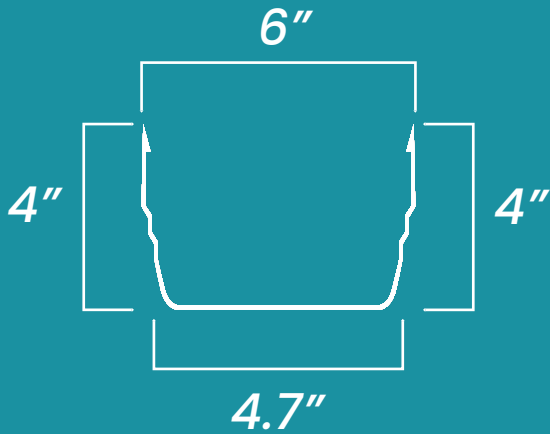

EMAIL

info@aizar.in

CUSTOMER CARE

+91 9645 999915
+91 8592 968383

CALL US TODAY

1800 833 3323

COLOURS

6 INCHES – 15 LTRS/M